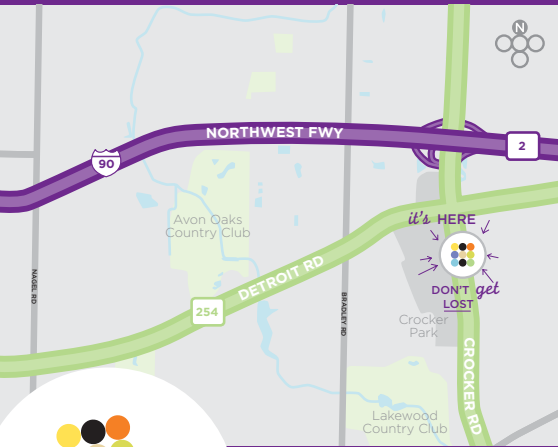

HYATT PLACE CLEVELAND/ WESTLAKE/CROCKER PARK

2020 Crocker Road
Westlake OH 44145, USA
P 440 871 3100
F 440 871 3102
hyattplaceclevelandwestlake.com

TRANSPORTATION

- From Cleveland Hopkins Airport:
  15 min by car
- From Downtown Cleveland: 20 min by car
- From Cedar Point: 55 min by car

hyattplace.com

888 HYATT HP
(888 492 8847)

Hyatt and Hyatt Place names, designs and related marks are trademarks of Hyatt Corporation. © 2017 Hyatt Corporation. All rights reserved.
CLEZC PT-5785 3-9126C 0517